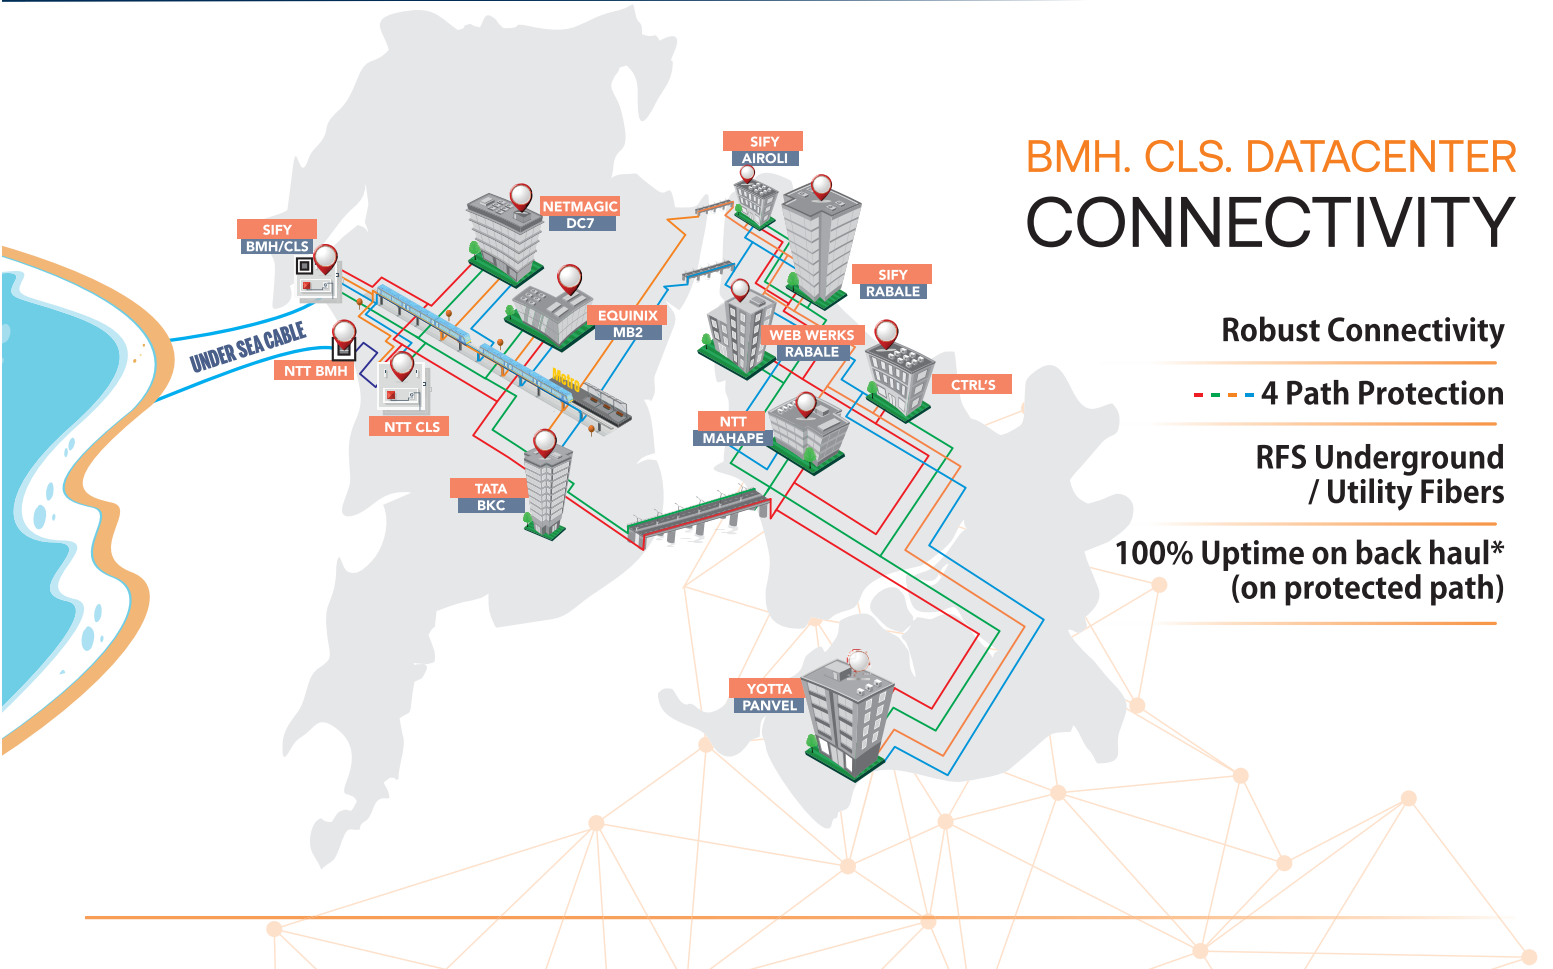

Why Choose Microscan

BMH. CLS. DATACENTER CONNECTIVITY

Robust Connectivity

4 Path Protection

RFS Underground
/ Utility Fibers

100% Uptime on back haul*
(on protected path)

A long legacy

With 25 years of experience, advanced technology, and a dedicated 24x7 NOC, SOC and field team.

In-House Expertise

We have always prioritized in-house talent for consistent high expertise.

Agility and Flexibility

Swift adaptation to changing requirements, round-the-clock support for telecom clients.

Global Customer Support

Rapid mobilization, specialized cable landing installations, and swift resolutions.

Personalized Project Management

Building enduring customer relationships in all operations.

Consistent Industry Leader

Consistently recognized as a leading industry player for our service excellence and innovative strategies.